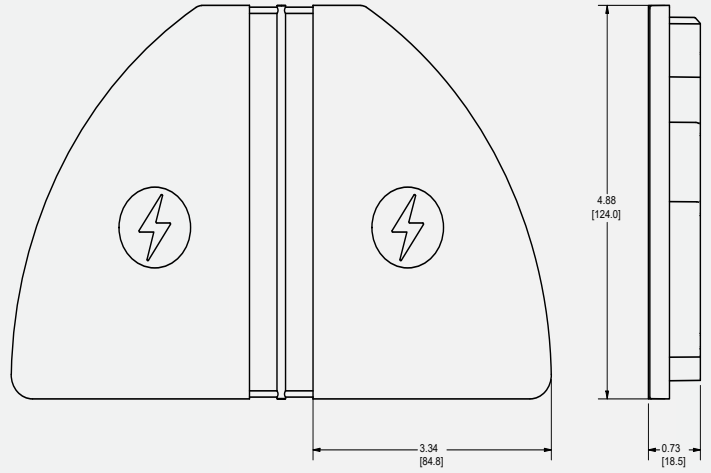

End Bracket

End Bracket

Material: Aluminum and Stainless-Steel hardware

MLPE Mount, Module

MLPE Mount, Module

Material: Aluminum and Stainless Steel hardware

Part Number	Description
NANORACK-END	NanoRack End Bracket
WIRE-MODULE-B	Wire Management Clip, Module
MLPE-MODULE	MLPE Mount, Module

Skirt

Skirt

Material: Aluminum

Skirt Clamp

Skirt Clamp

Material: Aluminum and Stainless-Steel hardware

Skirt Splice Clamp

Skirt Splice Clamp

Material: Aluminum and Stainless-Steel hardware

Part Number	Description
SKIRT-84-B	Skirt, 84", Black
SKIRT-CLAMP	Skirt Clamp
SKIRT-SPLICE	Skirt Splice Clamp

Skirt End Cap

Material: EPDM

Skirt Inside Corner

Skirt Inside Corner

Material: Aluminum

Skirt Outside Corner

Skirt Outside Corner

Material: Aluminum

Part Number	Description
SKIRT-CAP-B	Skirt End Cap, Pair, Black
SKIRT-INNER-B	Skirt, Inside Corner, Black
SKIRT-OUTER-B	Skirt, Outside Corner, Black