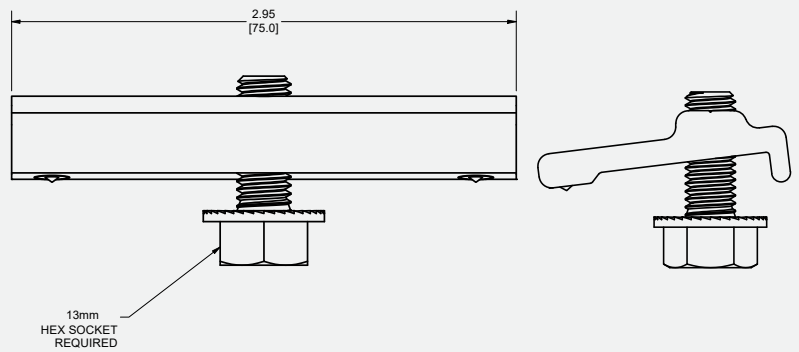

Material: Aluminum and Neoprene

Deck Screw

Material: Stainless Steel and EPDM

D10261-V001

Dimensions shown are inches (and millimeters)

Details are subject to change without notice

Part Number	Description
NANORACK-UNI	NanoRack Universal Bracket
NANORACK-HOOK	NanoRack Module Hook
NANOPLUS-B	NanoPlus
SCREW-B	Deck Screw

End Bracket

End Bracket

Material: Aluminum and Stainless-Steel hardware

MLPE Mount, Module

MLPE Mount, Module

Material: Aluminum and Stainless Steel hardware

Part Number	Description
NANORACK-END	NanoRack End Bracket
WIRE-MODULE-B	Wire Management Clip, Module
MLPE-MODULE	MLPE Mount, Module

Skirt

Skirt

Material: Aluminum

Skirt Clamp

Skirt Clamp

Material: Aluminum and Stainless-Steel hardware

Skirt Splice Clamp

Skirt Splice Clamp

Material: Aluminum and Stainless-Steel hardware

Part Number	Description
SKIRT-84-B	Skirt, 84", Black
SKIRT-CLAMP	Skirt Clamp
SKIRT-SPLICE	Skirt Splice Clamp

Skirt End Cap

Material: EPDM

Skirt Inside Corner