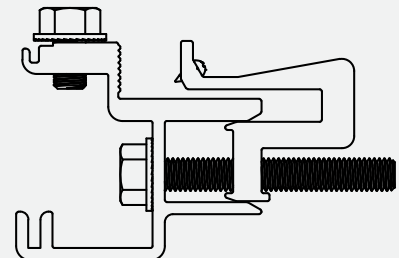

End Bracket

End Bracket

Material: Aluminum and Stainless-Steel hardware

MLPE Mount, Module

MLPE Mount, Module

Material: Aluminum and Stainless Steel hardware

Part Number	Description
NANORACK-END	NanoRack End Bracket
WIRE-MODULE-B	Wire Management Clip, Module
MLPE-MODULE	MLPE Mount, Module

Skirt

Skirt

Material: Aluminum

Skirt Clamp

Skirt Clamp

Material: Aluminum and Stainless-Steel hardware

Skirt Splice Clamp

Skirt Splice Clamp

Material: Aluminum and Stainless-Steel hardware

Part Number	Description
SKIRT-84-B	Skirt, 84", Black
SKIRT-CLAMP	Skirt Clamp
SKIRT-SPLICE	Skirt Splice Clamp

Skirt End Cap

Material: EPDM

Skirt Inside Corner

Skirt Inside Corner

Material: Aluminum

Skirt Outside Corner

Skirt Outside Corner

Material: Aluminum

Part Number	Description
SKIRT-CAP-B	Skirt End Cap, Pair, Black
SKIRT-INNER-B	Skirt, Inside Corner, Black
SKIRT-OUTER-B	Skirt, Outside Corner, Black