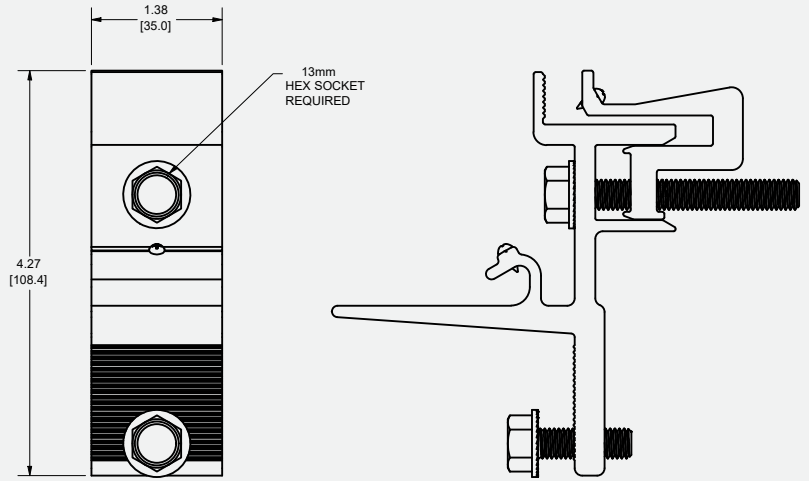

Universal Bracket

Universal Bracket

Material: Aluminum and Stainless-Steel hardware

Module Hook

Module Hook

Material: Aluminum and Stainless-Steel hardware

NanoPlus / Deck Screw

NanoPlus

Material: Aluminum and Neoprene

Deck Screw

Material: Stainless Steel and EPDM

D10261-V001

Dimensions shown are inches (and millimeters)

Details are subject to change without notice

Part Number	Description
NANORACK-UNI	NanoRack Universal Bracket
NANORACK-HOOK	NanoRack Module Hook
NANOPLUS-B	NanoPlus
SCREW-B	Deck Screw

End Bracket

End Bracket

Material: Aluminum and Stainless-Steel hardware

MLPE Mount, Module

MLPE Mount, Module

Material: Aluminum and Stainless Steel hardware

Part Number	Description
NANORACK-END	NanoRack End Bracket
WIRE-MODULE-B	Wire Management Clip, Module
MLPE-MODULE	MLPE Mount, Module

Material: Aluminum and Stainless-Steel hardware

Part Number	Description
SKIRT-84-B	Skirt, 84", Black
SKIRT-CLAMP	Skirt Clamp
SKIRT-SPLICE	Skirt Splice Clamp

Skirt End Cap

Material: EPDM

Skirt Inside Corner