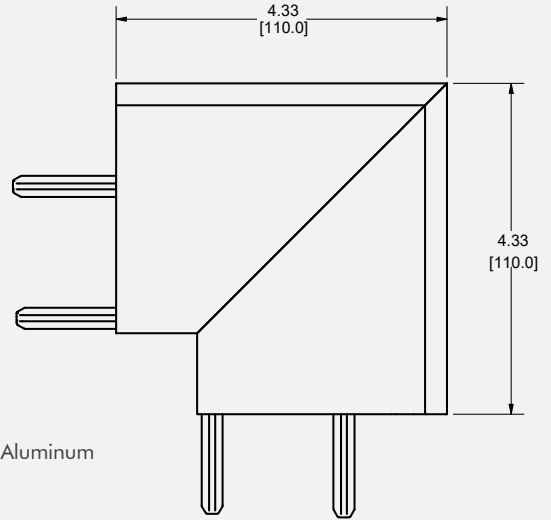

Skirt

Skirt

Material: Aluminum

Skirt Clamp

Skirt Clamp

Material: Aluminum and Stainless-Steel hardware

Skirt Splice Clamp

Skirt Splice Clamp

Material: Aluminum and Stainless-Steel hardware

Part Number	Description
SKIRT-84-B	Skirt, 84", Black
SKIRT-CLAMP	Skirt Clamp
SKIRT-SPLICE	Skirt Splice Clamp

Skirt End Cap

Material: EPDM

Skirt Inside Corner

Skirt Inside Corner

Material: Aluminum

Skirt Outside Corner

Skirt Outside Corner

Material: Aluminum

Part Number	Description
SKIRT-CAP-B	Skirt End Cap, Pair, Black
SKIRT-INNER-B	Skirt, Inside Corner, Black
SKIRT-OUTER-B	Skirt, Outside Corner, Black