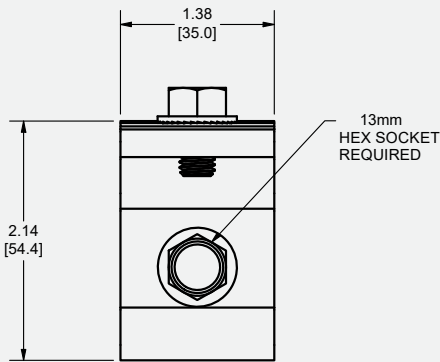

End Bracket

End Bracket

Material: Aluminum and Stainless-Steel hardware

MLPE Mount, Module

MLPE Mount, Module

Material: Aluminum and Stainless Steel hardware

Part Number	Description
NANORACK-END	NanoRack End Bracket
WIRE-MODULE-B	Wire Management Clip, Module
MLPE-MODULE	MLPE Mount, Module

Skirt

Skirt

Material: Aluminum

Skirt Clamp

Skirt Clamp

Material: Aluminum and Stainless-Steel hardware

Skirt Splice Clamp

Skirt Splice Clamp

Material: Aluminum and Stainless-Steel hardware

Part Number	Description
SKIRT-84-B	Skirt, 84", Black
SKIRT-CLAMP	Skirt Clamp
SKIRT-SPLICE	Skirt Splice Clamp

Skirt End Cap

Material: EPDM

Skirt Inside Corner

Skirt Inside Corner

Material: Aluminum

Skirt Outside Corner

Skirt Outside Corner

Material: Aluminum

Part Number	Description
SKIRT-CAP-B	Skirt End Cap, Pair, Black
SKIRT-INNER-B	Skirt, Inside Corner, Black
SKIRT-OUTER-B	Skirt, Outside Corner, Black