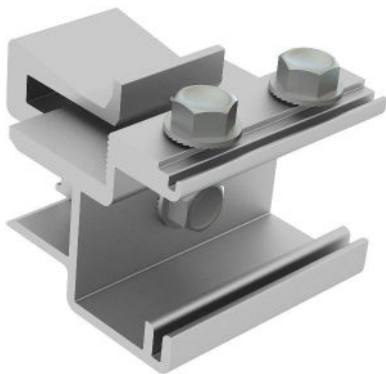

End Bracket

End Bracket

Material: Aluminum and Stainless-Steel hardware

MLPE Mount, Module

MLPE Mount, Module

Material: Aluminum and Stainless Steel hardware

Part Number	Description
NANORACK-END	NanoRack End Bracket
WIRE-MODULE-B	Wire Management Clip, Module
MLPE-MODULE	MLPE Mount, Module

Skirt

Skirt

Material: Aluminum

Skirt Clamp

Skirt Clamp

Material: Aluminum and Stainless-Steel hardware

Skirt Splice Clamp

Skirt Splice Clamp

Material: Aluminum and Stainless-Steel hardware

Part Number	Description
SKIRT-84-B	Skirt, 84", Black
SKIRT-CLAMP	Skirt Clamp
SKIRT-SPLICE	Skirt Splice Clamp

Skirt End Cap

Material: EPDM

Skirt Inside Corner

Skirt Inside Corner

Material: Aluminum

Skirt Outside Corner

Skirt Outside Corner

Material: Aluminum

Part Number	Description
SKIRT-CAP-B	Skirt End Cap, Pair, Black
SKIRT-INNER-B	Skirt, Inside Corner, Black
SKIRT-OUTER-B	Skirt, Outside Corner, Black