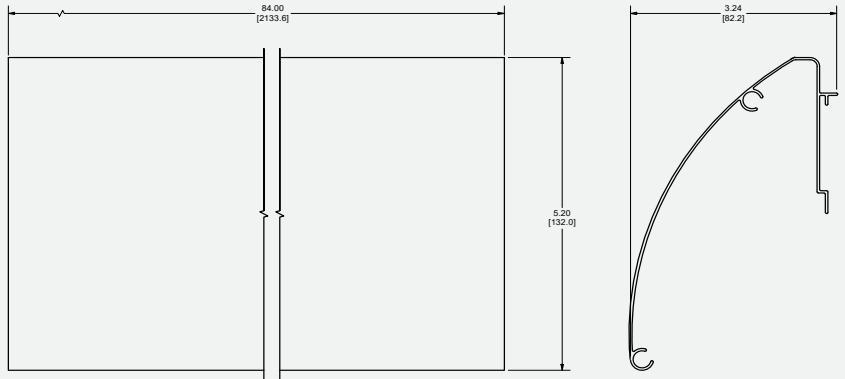

Material: Aluminum and Neoprene

Deck Screw

Material: Stainless Steel and EPDM

D10261-V001

Dimensions shown are inches (and millimeters)

Details are subject to change without notice

Part Number	Description
NANORACK-UNI	NanoRack Universal Bracket
NANORACK-HOOK	NanoRack Module Hook
NANOPLUS-B	NanoPlus
SCREW-B	Deck Screw

End Bracket

End Bracket

Material: Aluminum and Stainless-Steel hardware

MLPE Mount, Module

MLPE Mount, Module

Material: Aluminum and Stainless Steel hardware

Part Number	Description
NANORACK-END	NanoRack End Bracket
WIRE-MODULE-B	Wire Management Clip, Module
MLPE-MODULE	MLPE Mount, Module

Skirt

Skirt

Material: Aluminum

Skirt Clamp

Skirt Clamp

Material: Aluminum and Stainless-Steel hardware

Skirt Splice Clamp

Skirt Splice Clamp

Skirt Inside Corner

Material: Aluminum

Skirt Outside Corner

Skirt Outside Corner

Material: Aluminum

Part Number	Description
SKIRT-CAP-B	Skirt End Cap, Pair, Black
SKIRT-INNER-B	Skirt, Inside Corner, Black
SKIRT-OUTER-B	Skirt, Outside Corner, Black