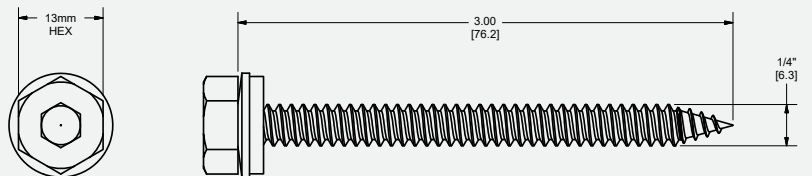

Universal Bracket

Universal Bracket

Material: Aluminum and Stainless-Steel hardware

Module Hook

Module Hook

Material: Aluminum and Stainless-Steel hardware

NanoPlus / Deck Screw

NanoPlus

Material: Aluminum and Neoprene

Deck Screw

Material: Stainless Steel and EPDM

D10261-V001

Dimensions shown are inches (and millimeters)

Details are subject to change without notice

Part Number	Description
NANORACK-UNI	NanoRack Universal Bracket
NANORACK-HOOK	NanoRack Module Hook
NANOPLUS-B	NanoPlus
SCREW-B	Deck Screw

Material: Aluminum and Stainless-Steel hardware

Part Number	Description
SKIRT-84-B	Skirt, 84", Black
SKIRT-CLAMP	Skirt Clamp
SKIRT-SPLICE	Skirt Splice Clamp

Skirt End Cap

Material: EPDM

Skirt Inside Corner