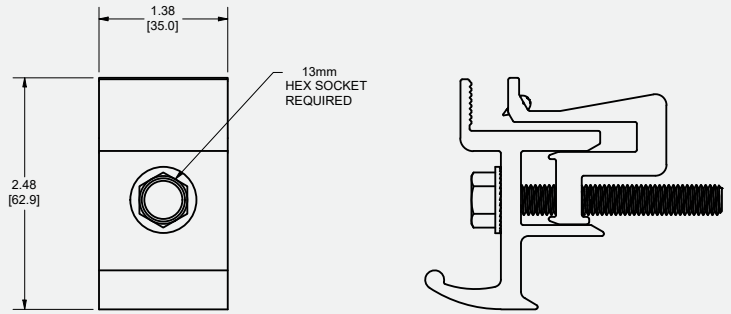

Universal Bracket

Universal Bracket

Material: Aluminum and Stainless-Steel hardware

Module Hook

Module Hook

Material: Aluminum and Stainless-Steel hardware

NanoPlus / Deck Screw

NanoPlus

Material: Aluminum and Neoprene

Deck Screw

Material: Stainless Steel and EPDM

D10261-V001

Dimensions shown are inches (and millimeters)

Details are subject to change without notice

Part Number	Description
NANORACK-UNI	NanoRack Universal Bracket
NANORACK-HOOK	NanoRack Module Hook
NANOPLUS-B	NanoPlus
SCREW-B	Deck Screw

End Bracket

End Bracket

Material: Aluminum and Stainless-Steel hardware

MLPE Mount, Module

MLPE Mount, Module

Material: Aluminum and Stainless Steel hardware

Part Number	Description
NANORACK-END	NanoRack End Bracket
WIRE-MODULE-B	Wire Management Clip, Module
MLPE-MODULE	MLPE Mount, Module

Skirt

Skirt

Material: Aluminum

Skirt Clamp

Skirt Clamp

Material: Aluminum and Stainless-Steel hardware

Skirt Splice Clamp

Skirt Splice Clamp