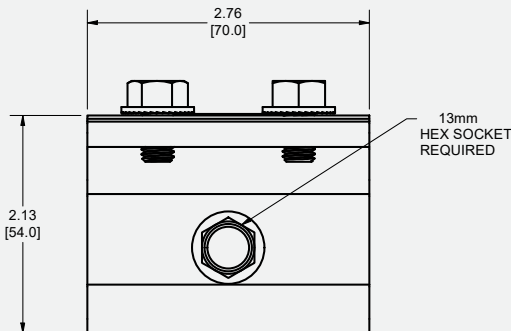

Material: Aluminum and Neoprene

Deck Screw

Material: Stainless Steel and EPDM

D10261-V001

Dimensions shown are inches (and millimeters)

Details are subject to change without notice

Part Number	Description
NANORACK-UNI	NanoRack Universal Bracket
NANORACK-HOOK	NanoRack Module Hook
NANOPLUS-B	NanoPlus
SCREW-B	Deck Screw

Skirt

Skirt

Material: Aluminum

Skirt Clamp

Skirt Clamp

Material: Aluminum and Stainless-Steel hardware

Skirt Splice Clamp

Skirt Splice Clamp

Material: Aluminum and Stainless-Steel hardware

Part Number	Description
SKIRT-84-B	Skirt, 84", Black
SKIRT-CLAMP	Skirt Clamp
SKIRT-SPLICE	Skirt Splice Clamp

Skirt End Cap

Material: EPDM

Skirt Inside Corner

Skirt Inside Corner

Material: Aluminum

Skirt Outside Corner

Skirt Outside Corner

Material: Aluminum

Part Number	Description
SKIRT-CAP-B	Skirt End Cap, Pair, Black
SKIRT-INNER-B	Skirt, Inside Corner, Black
SKIRT-OUTER-B	Skirt, Outside Corner, Black