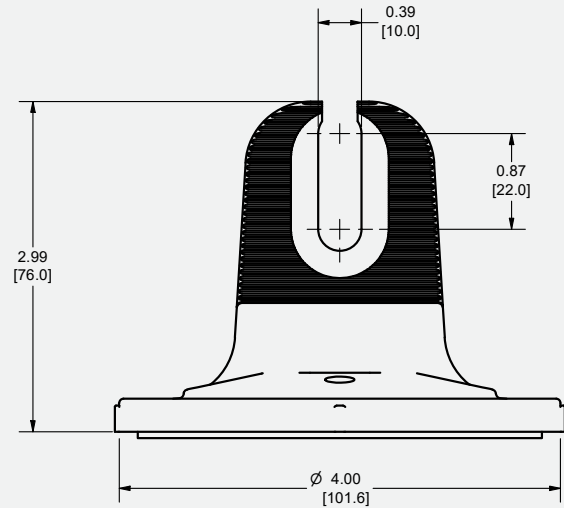

Universal Bracket

Universal Bracket

Material: Aluminum and Stainless-Steel hardware

Module Hook

Module Hook

Material: Aluminum and Stainless-Steel hardware

NanoPlus / Deck Screw

NanoPlus

Material: Aluminum and Neoprene

Deck Screw

Material: Stainless Steel and EPDM

D10261-V001

Dimensions shown are inches (and millimeters)

Details are subject to change without notice

Part Number	Description
NANORACK-UNI	NanoRack Universal Bracket
NANORACK-HOOK	NanoRack Module Hook
NANOPLUS-B	NanoPlus
SCREW-B	Deck Screw