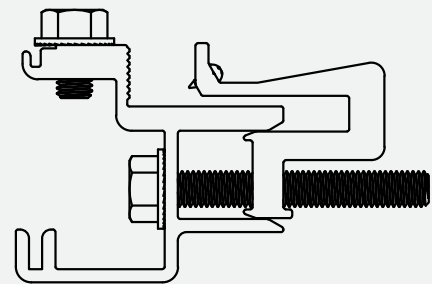

End Bracket

End Bracket

Material: Aluminum and Stainless-Steel hardware

MLPE Mount, Module

MLPE Mount, Module

Material: Aluminum and Stainless Steel hardware

Part Number	Description
NANORACK-END	NanoRack End Bracket
WIRE-MODULE-B	Wire Management Clip, Module
MLPE-MODULE	MLPE Mount, Module

Skirt

Skirt

Material: Aluminum

Skirt Clamp

Skirt Clamp

Material: Aluminum and Stainless-Steel hardware

Skirt Splice Clamp

Skirt Splice Clamp

Material: Aluminum and Stainless-Steel hardware

Part Number	Description
SKIRT-84-B	Skirt, 84", Black
SKIRT-CLAMP	Skirt Clamp
SKIRT-SPLICE	Skirt Splice Clamp

Skirt End Cap

Material: EPDM

Skirt Inside Corner

Skirt Inside Corner

Material: Aluminum

Skirt Outside Corner

Skirt Outside Corner

Material: Aluminum

Part Number	Description
SKIRT-CAP-B	Skirt End Cap, Pair, Black
SKIRT-INNER-B	Skirt, Inside Corner, Black
SKIRT-OUTER-B	Skirt, Outside Corner, Black