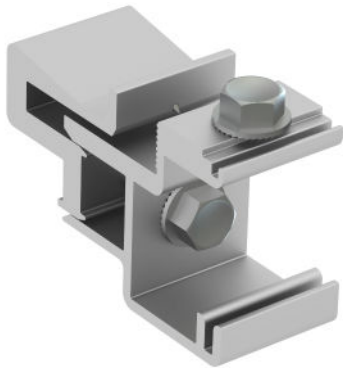

Material: Aluminum and Neoprene

Deck Screw

Material: Stainless Steel and EPDM

D10261-V001

Dimensions shown are inches (and millimeters)

Details are subject to change without notice

Part Number	Description
NANORACK-UNI	NanoRack Universal Bracket
NANORACK-HOOK	NanoRack Module Hook
NANOPLUS-B	NanoPlus
SCREW-B	Deck Screw

End Bracket

End Bracket

Material: Aluminum and Stainless-Steel hardware

MLPE Mount, Module

MLPE Mount, Module

Material: Aluminum and Stainless Steel hardware

Part Number	Description
NANORACK-END	NanoRack End Bracket
WIRE-MODULE-B	Wire Management Clip, Module
MLPE-MODULE	MLPE Mount, Module

Skirt

Skirt

Material: Aluminum

Skirt Clamp

Skirt Clamp

Material: Aluminum and Stainless-Steel hardware

Skirt Splice Clamp

Skirt Splice Clamp

Material: Aluminum and Stainless-Steel hardware

Part Number	Description
SKIRT-84-B	Skirt, 84", Black
SKIRT-CLAMP	Skirt Clamp
SKIRT-SPLICE	Skirt Splice Clamp

Skirt End Cap

Material: EPDM

Skirt Inside Corner