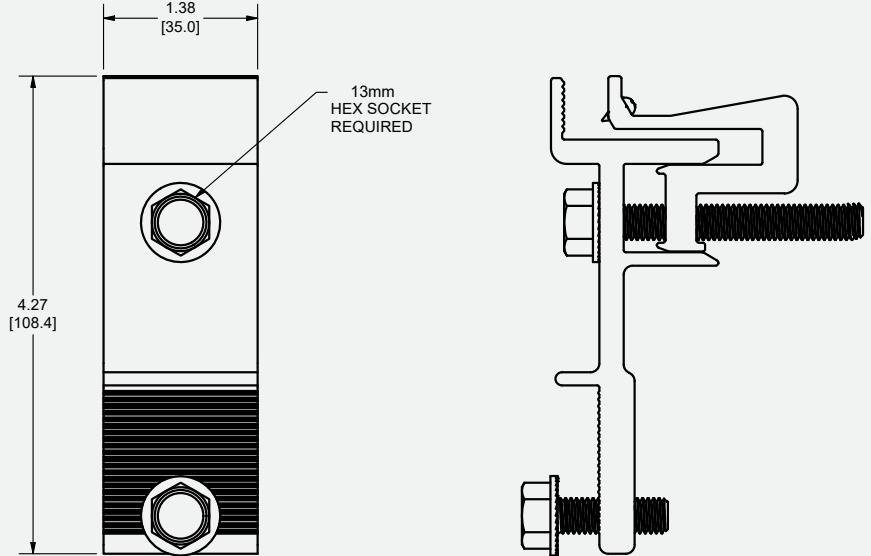

Material: Aluminum and Neoprene

Deck Screw

Material: Stainless Steel and EPDM

D10261-V001

Dimensions shown are inches (and millimeters)

Details are subject to change without notice

Part Number	Description
NANORACK-UNI	NanoRack Universal Bracket
NANORACK-HOOK	NanoRack Module Hook
NANOPLUS-B	NanoPlus
SCREW-B	Deck Screw

End Bracket

End Bracket

Material: Aluminum and Stainless-Steel hardware

MLPE Mount, Module

MLPE Mount, Module

Material: Aluminum and Stainless Steel hardware

Part Number	Description
NANORACK-END	NanoRack End Bracket
WIRE-MODULE-B	Wire Management Clip, Module
MLPE-MODULE	MLPE Mount, Module

Material: Aluminum and Stainless-Steel hardware

Part Number	Description
SKIRT-84-B	Skirt, 84", Black
SKIRT-CLAMP	Skirt Clamp
SKIRT-SPLICE	Skirt Splice Clamp

Skirt End Cap

Material: EPDM

Skirt Inside Corner

Skirt Inside Corner

Material: Aluminum

Skirt Outside Corner

Skirt Outside Corner

Material: Aluminum

Part Number	Description
SKIRT-CAP-B	Skirt End Cap, Pair, Black
SKIRT-INNER-B	Skirt, Inside Corner, Black
SKIRT-OUTER-B	Skirt, Outside Corner, Black