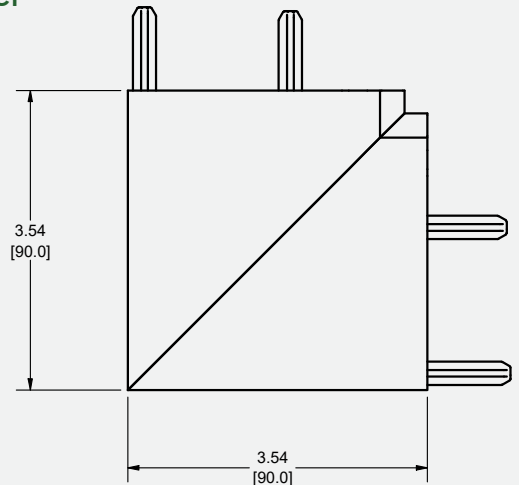

Material: Aluminum and Stainless-Steel hardware

Part Number	Description
SKIRT-84-B	Skirt, 84", Black
SKIRT-CLAMP	Skirt Clamp
SKIRT-SPLICE	Skirt Splice Clamp

Skirt End Cap

Material: EPDM

Skirt Inside Corner

Skirt Inside Corner

Material: Aluminum

Skirt Outside Corner

Skirt Outside Corner

Material: Aluminum

Part Number	Description
SKIRT-CAP-B	Skirt End Cap, Pair, Black
SKIRT-INNER-B	Skirt, Inside Corner, Black
SKIRT-OUTER-B	Skirt, Outside Corner, Black